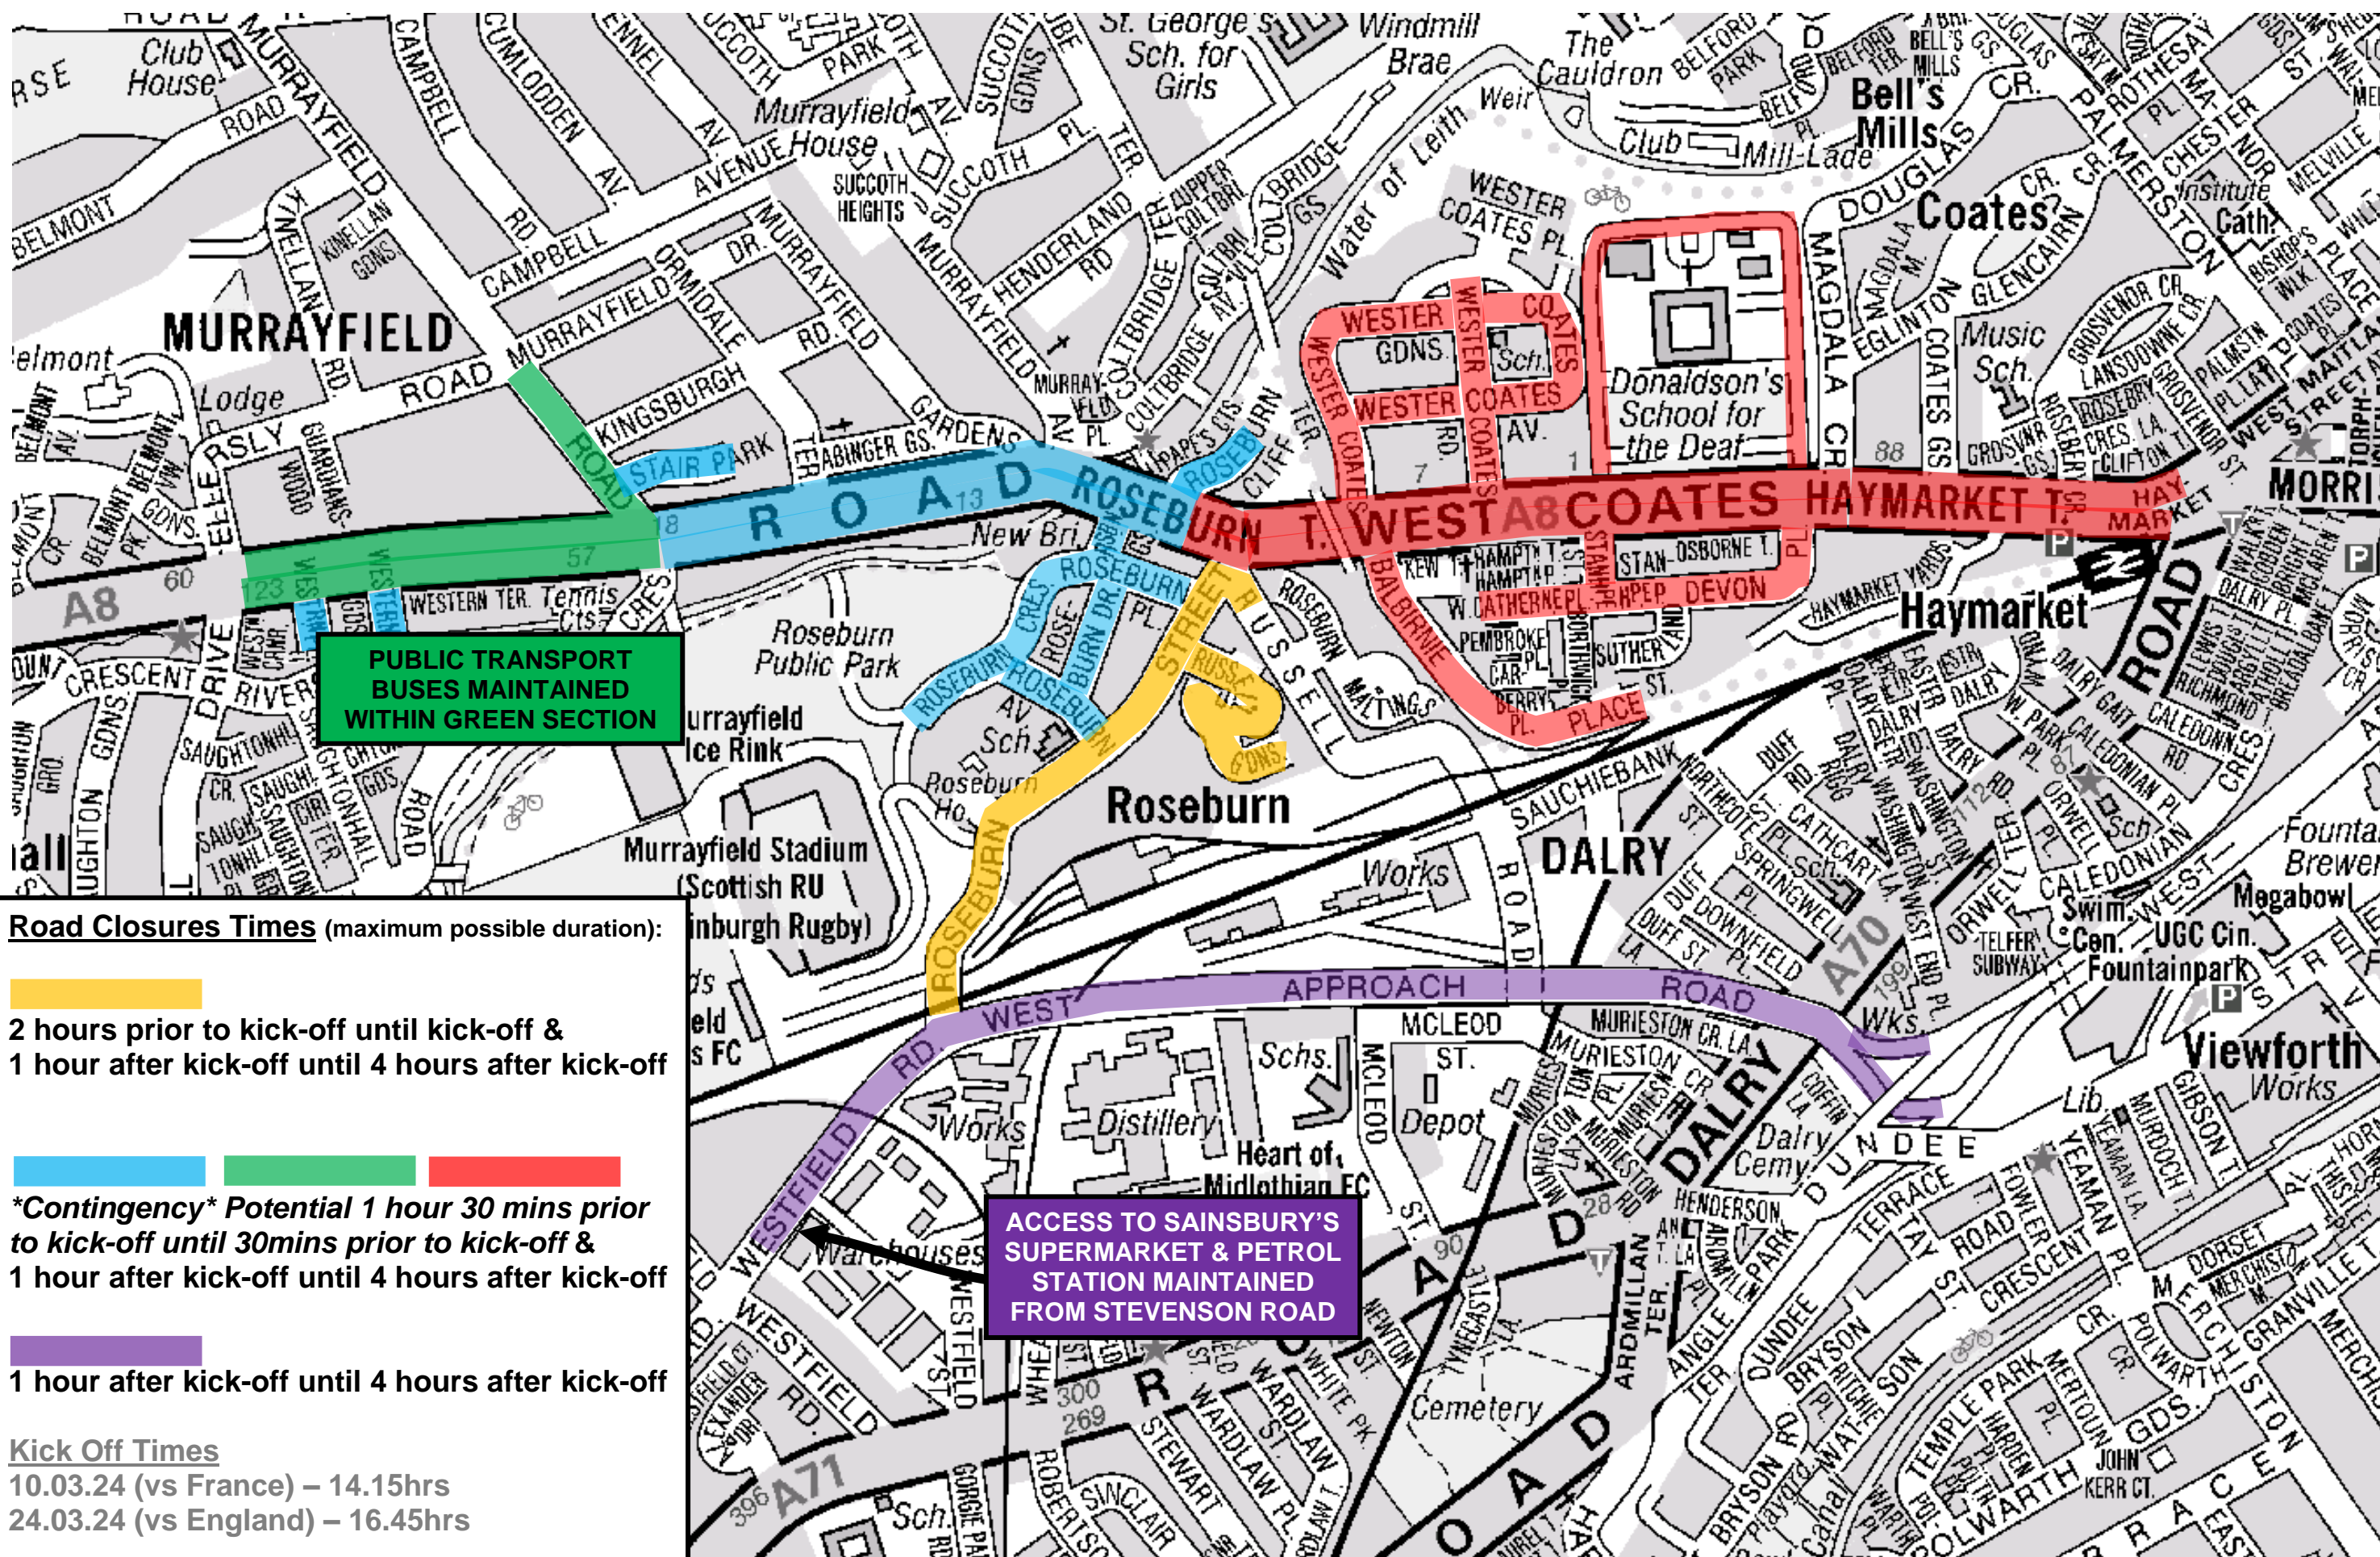

MURRAYFIELD STADIUM SUMMER TESTS – SATURDAYS 10TH & 24TH FEBRUARY - ROAD CLOSURES

Road Closures Times (maximum possible duration):

Yellow:
2 hours prior to kick-off until kick-off &
1 hour after kick-off until 4 hours after kick-off

Blue:
Contingency Potential 1 hour 30 mins prior to kick-off until 30mins prior to kick-off &
1 hour after kick-off until 4 hours after kick-off

Purple:
1 hour after kick-off until 4 hours after kick-off

Kick Off Times
10.03.24 (vs France) – 14.15hrs
24.03.24 (vs England) – 16.45hrs