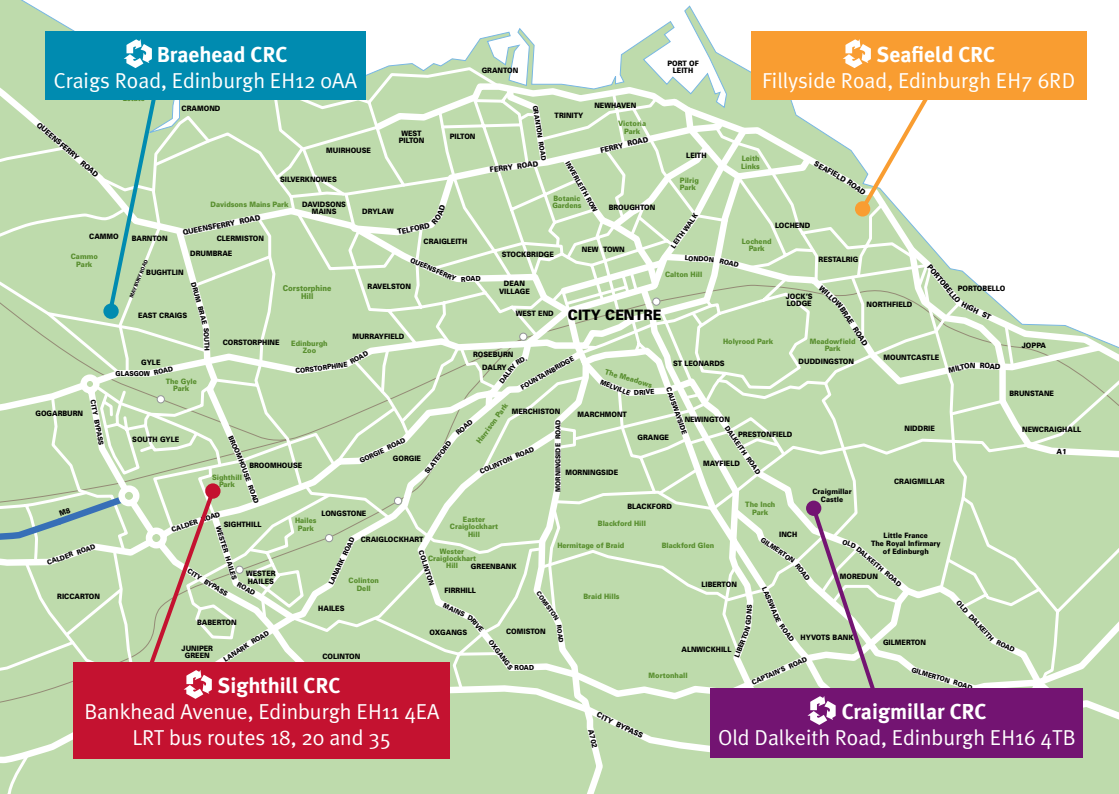

Braehead CRC

Craigs Road, Edinburgh EH12 0AA

Seafield CRC

Fillyside Road, Edinburgh EH7 6RD

Sighthill CRC

Bankhead Avenue, Edinburgh EH11 4EA
LRT bus routes 18, 20 and 35

Craigmillar CRC

Old Dalkeith Road, Edinburgh EH16 4TB